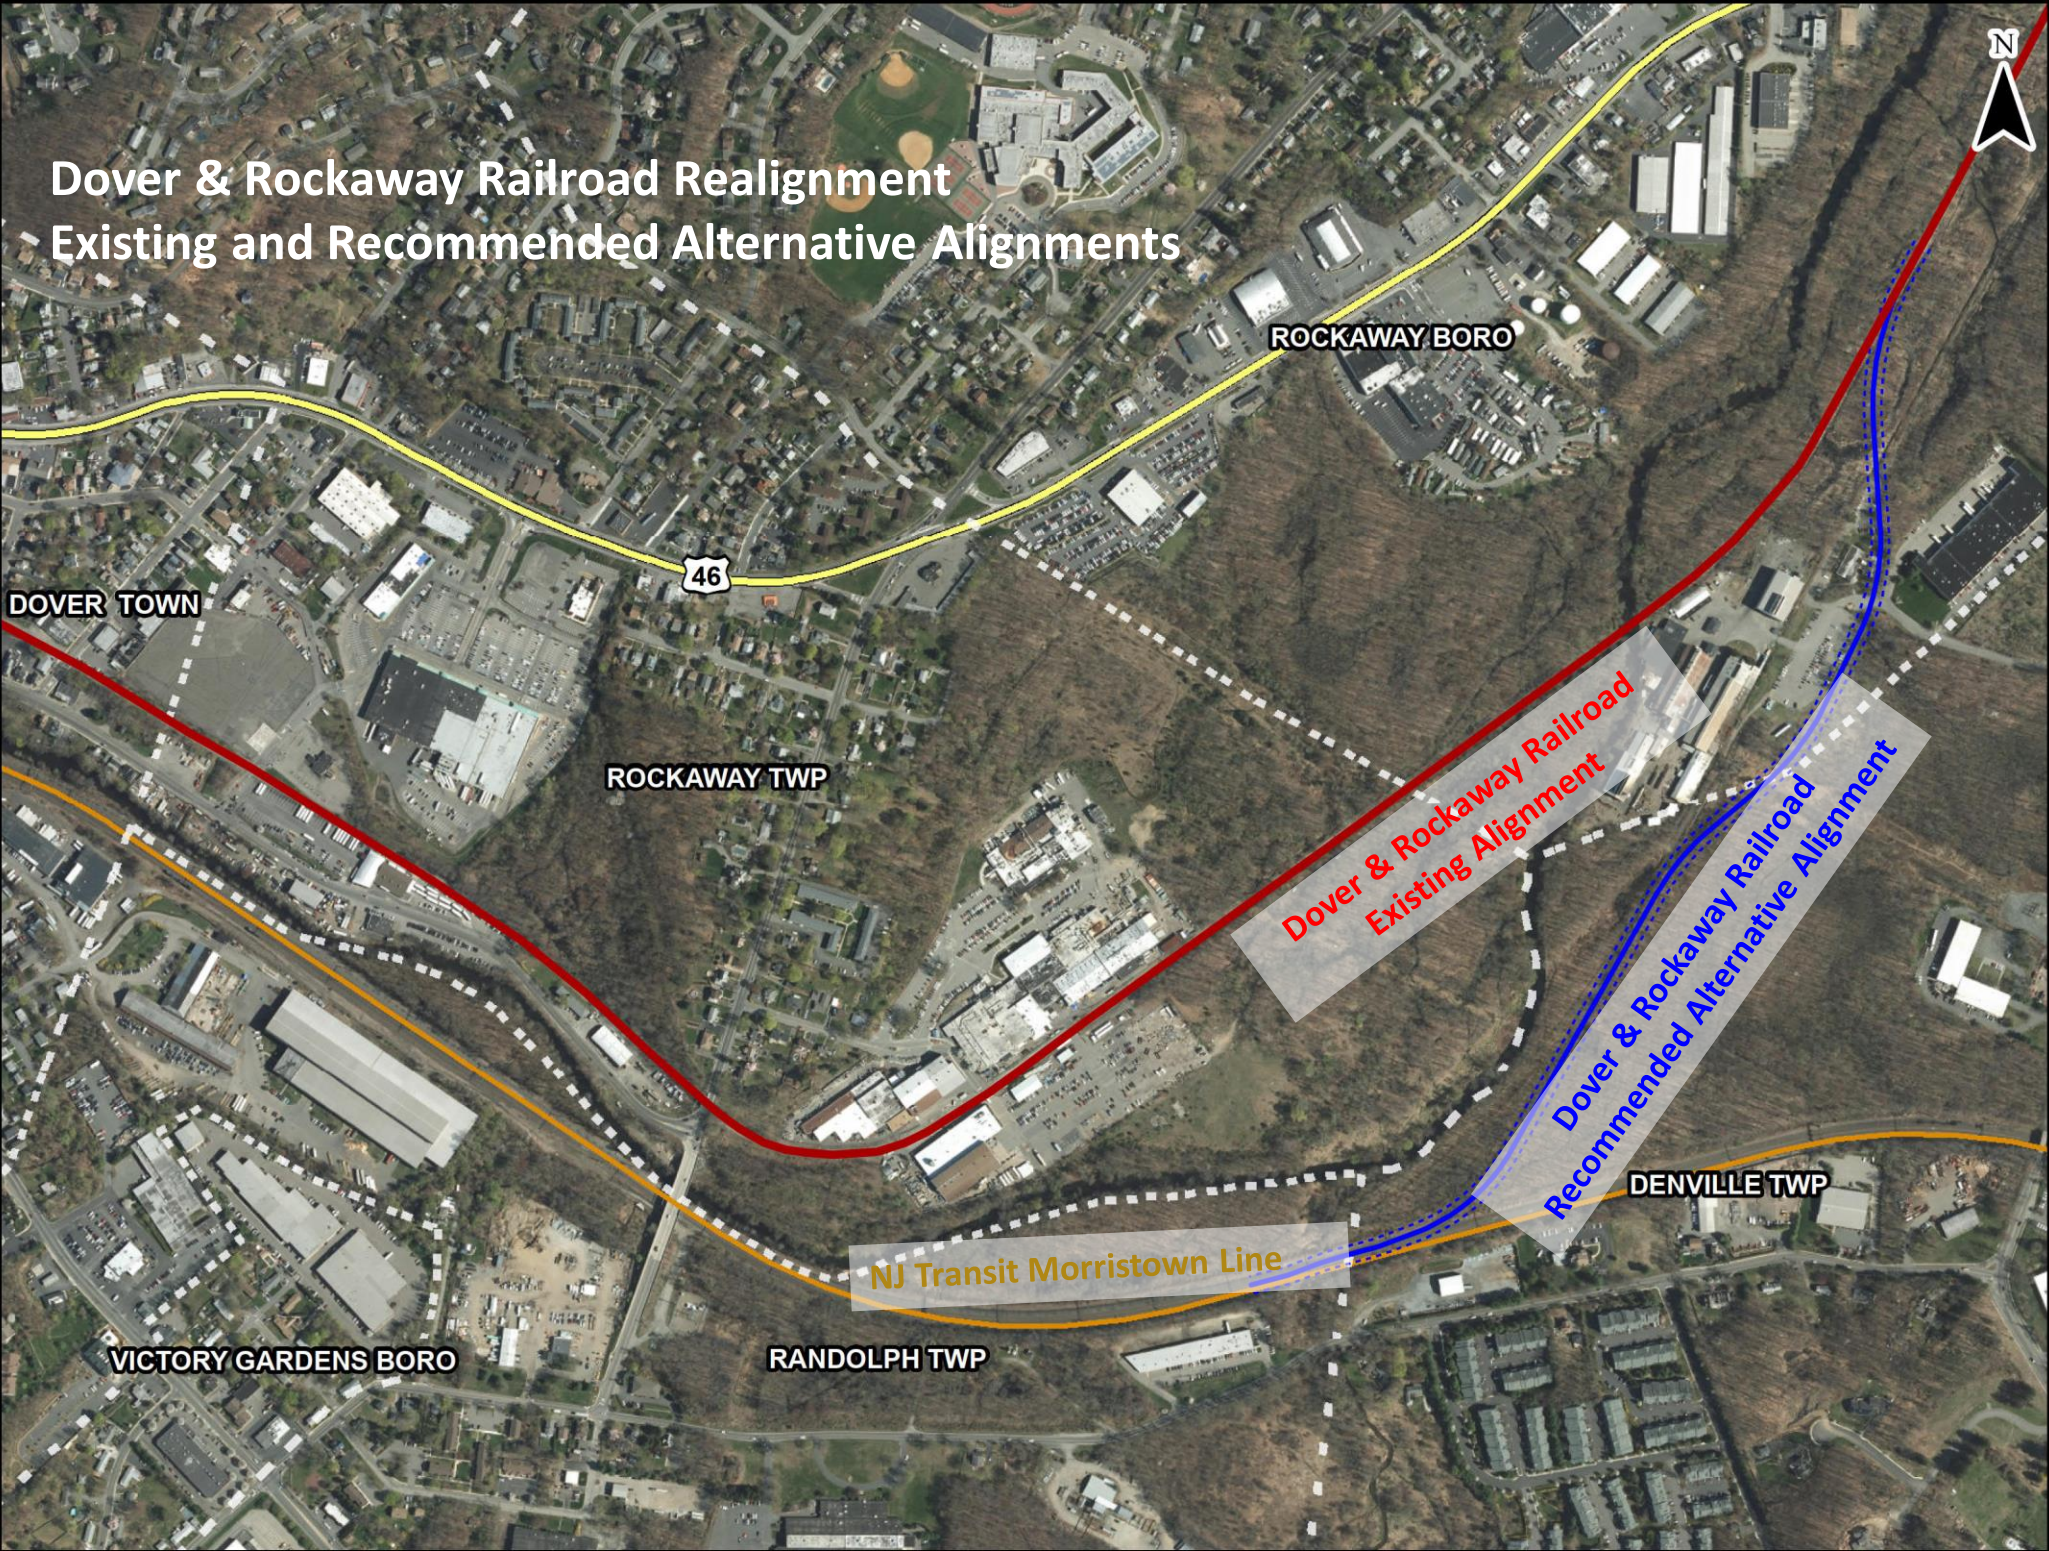

Dover & Rockaway Railroad Realignment Existing and Recommended Alternative Alignments

DOVER TOWN

46

ROCKAWAY BORO

ROCKAWAY TWP

Dover & Rockaway Railroad
Existing Alignment

Dover & Rockaway Railroad
Recommended Alternative Alignment

DENVILLE TWP

NJ Transit Morristown Line

VICTORY GARDENS BORO

RANDOLPH TWP